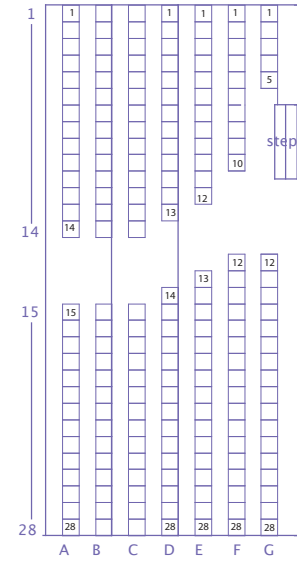

West 2

WEST 2a
Section
Capacity 114

WEST 2b
Section
Capacity 66

WEST 2c
Section
Capacity 114

Video area

Professional Video Area

Video area

South 1

SOUTH
Section
Capacity 189

USA Dance 2012 seating chart

dance floor

North 3

NORTH
Section
Capacity 189

winners stand

judges seating

8x16
judges platform

EAST 4 R
Section
Capacity 50

EAST 4 L
Section
Capacity 50

East 4